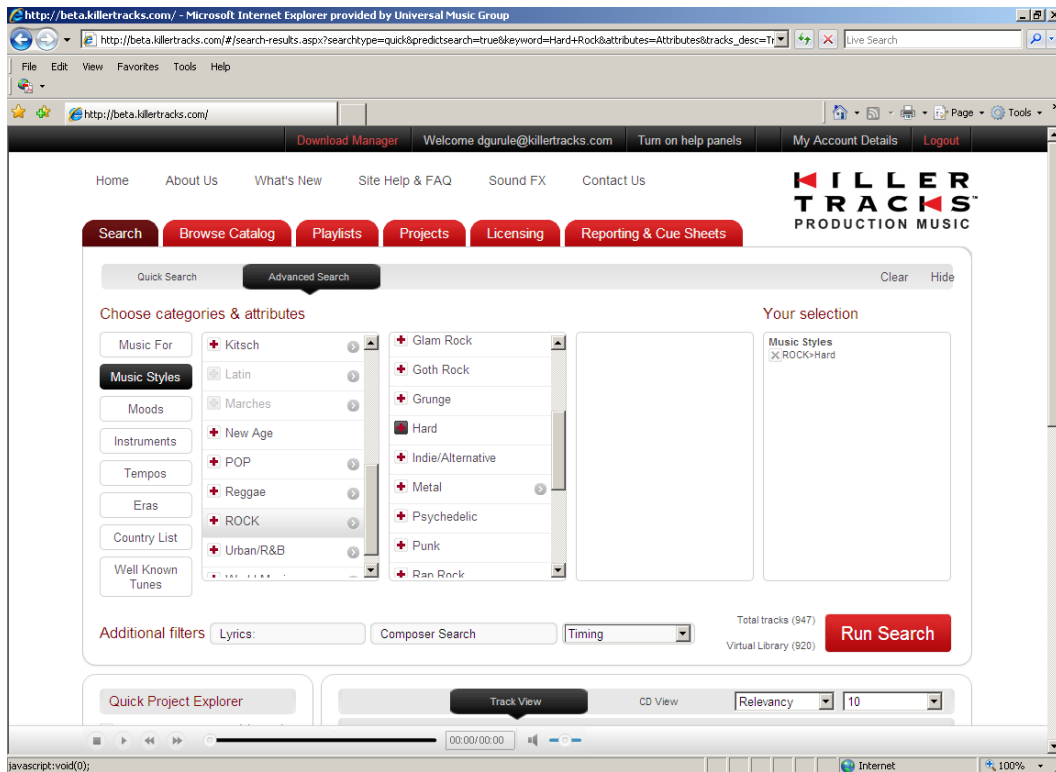

Advanced Search