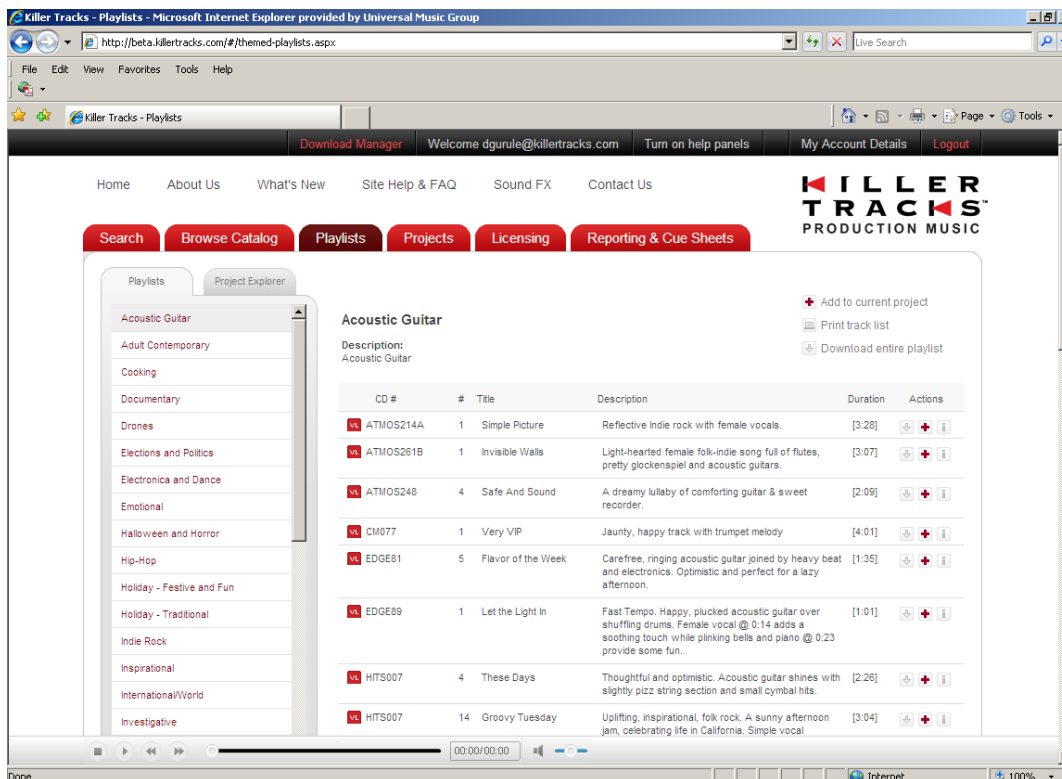

Themed Playlists

Killer Tracks' Music Supervisors have created a collection of themed playlists to help you quickly find what you're looking for. Themed playlists can be added to projects and can be bulk downloaded.