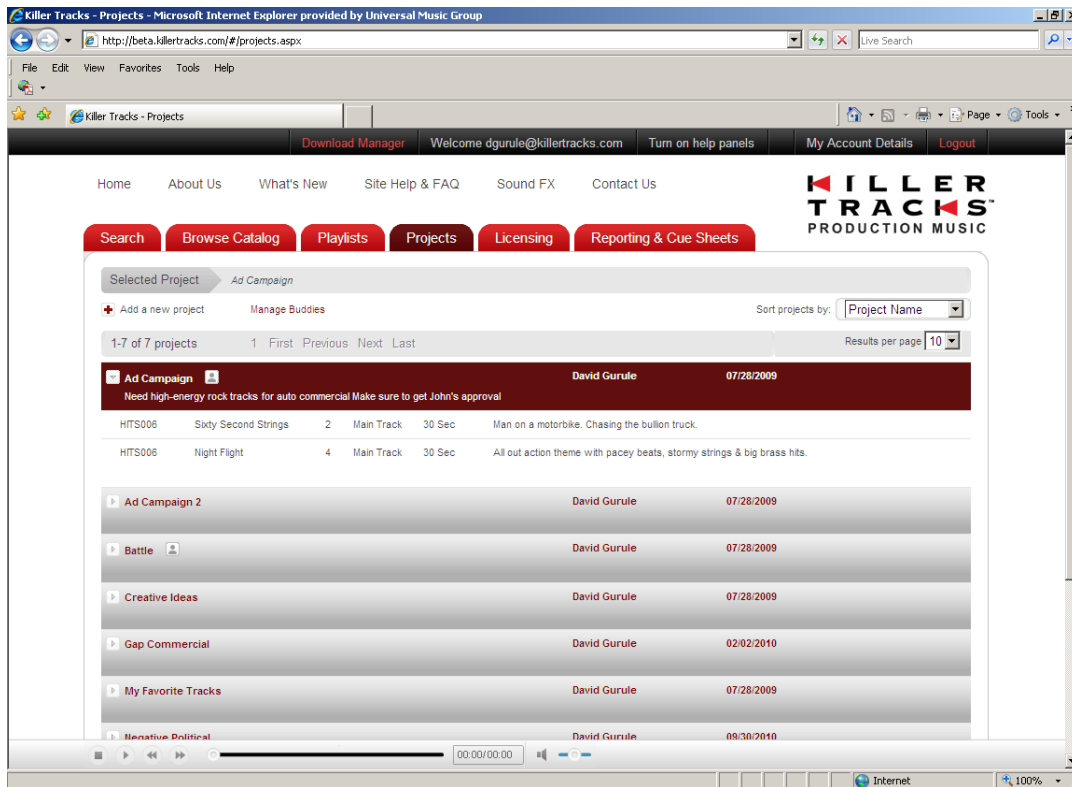

Projects

The new website delivers rich 'Projects' functionality complete with the following capabilities: 'Share', 'E-mail', 'Notes', 'Copy', 'Print', and 'Download'.