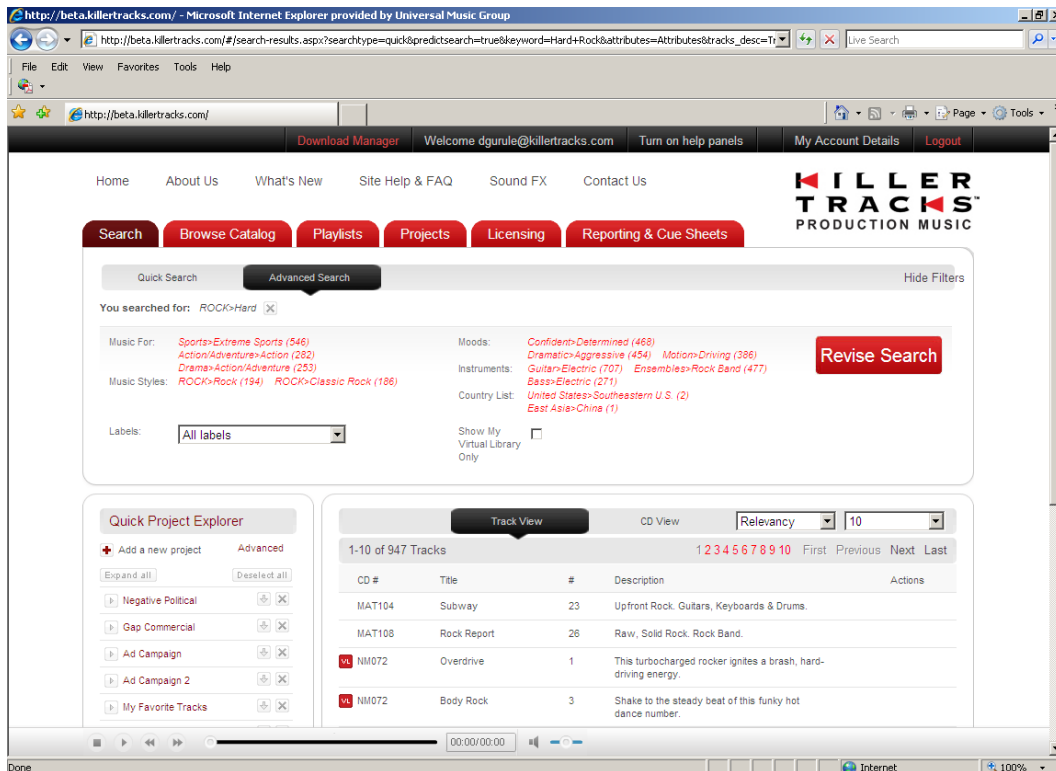

Build targeted searches by selecting criteria such as: 'Music For', 'Music Styles', 'Moods', 'Instruments', 'Tempos', 'Eras', 'Country List', 'Well Known Tunes', 'Lyrics' and even 'Composers'. Once you've selected your criteria, hit "Run Search" to view your results (see below).