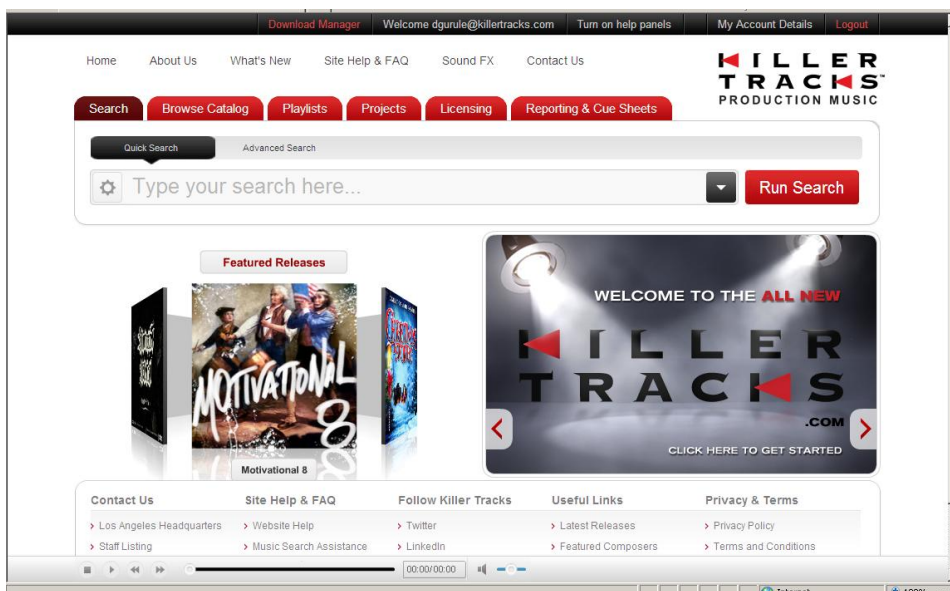

The ***i*** icon means **information!** Whether you want to view all the details of a track, a disc, or a project, simply click on the ***i*** icon to view all of the information available!

The **down arrow** means **download!** Clicking on the download arrow will enable you to download a single track, or entire discs, playlists or projects. Remember, only registered clients users who are logged in can download music on our website.

The **red plus** means **add!** Whether you want to add an attribute to a search or you want to add a track, disc or playlist to a project this button always means add. Remember, to add anything to a project, you must first select the project by clicking on a project name!

Homepage & Login

When you first arrive at www.killertracks.com, you'll see the homepage (screenshot below). The first thing you'll want to do is login. The login link is located at the top right corner of the site.

If you had an account on our previous website, your previous login ID (e-mail address) and password will work on the new site. You can easily reset your password from the login screen and if you experience any issues logging in, just e-mail us at webhelp@killertracks.com and we'll reset it for you.

PLEASE NOTE: You don't need to login if you simply want to listen to music. To listen to any track, just click on the track title and the track will begin streaming through the site's built in audio player.

Once you sign in on the homepage you can access every functional area of the site (see above).