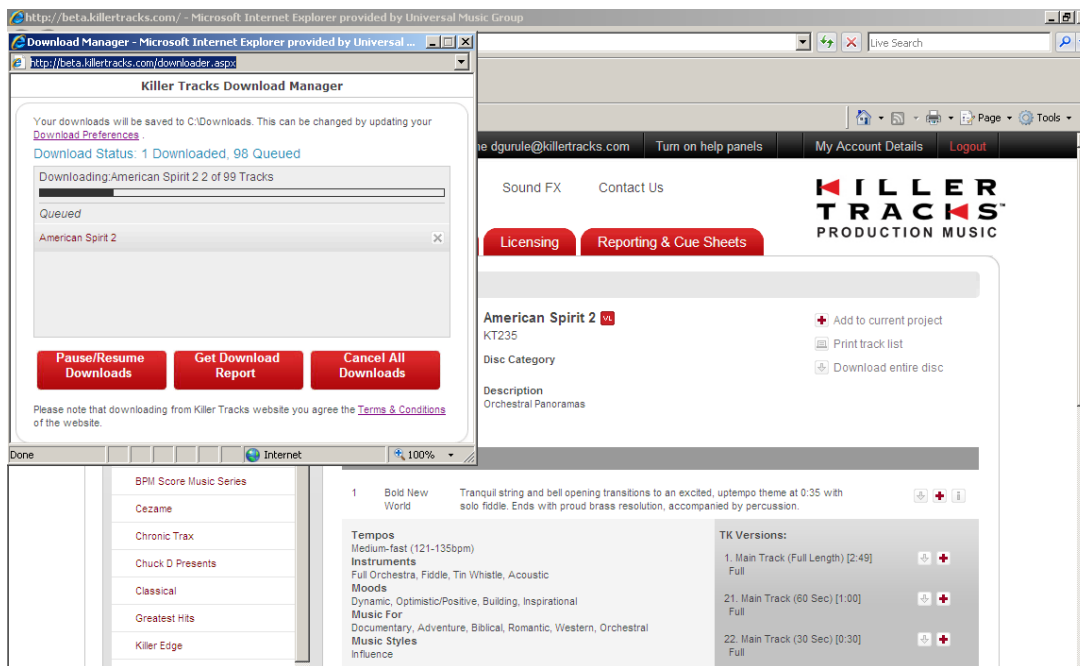

Download Manager

Once you click on 'Download', the new 'Download Manager' (as seen above) will launch and will automatically begin downloading the tracks to your computer. The Download Manager will let you know where the tracks are being saved to.

The default location for a PC is "C:\Killer Tracks Downloads"

The default location for a MAC is "/Killer Tracks Downloads"

You can easily change these locations by going to 'My Account Details' > 'My Download Preferences'.