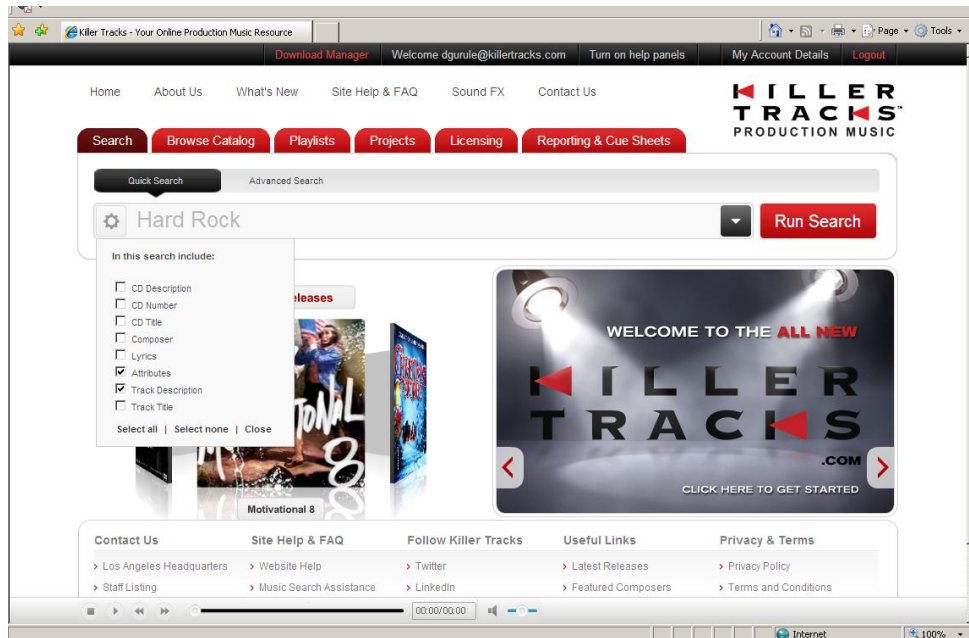

Quick Search

When clicking on the *cog* icon, a drop down menu will appear that enables you to set the criteria you wish to search against. Quick Search is defaulted to *Search Attributes* and *Tracks Descriptions*.

The new 'Quick Search' feature (shown above) provides powerful search filters so that you can limit your search to any one, or combination of, the following: CD Description, CD Number, CD Title, Composer, Lyrics, Track Attributes, Track Description and Track Title. The 'Quick Search' box also provides convenient predictive text. Once you type in your search term and select your filters, click "Run Search".