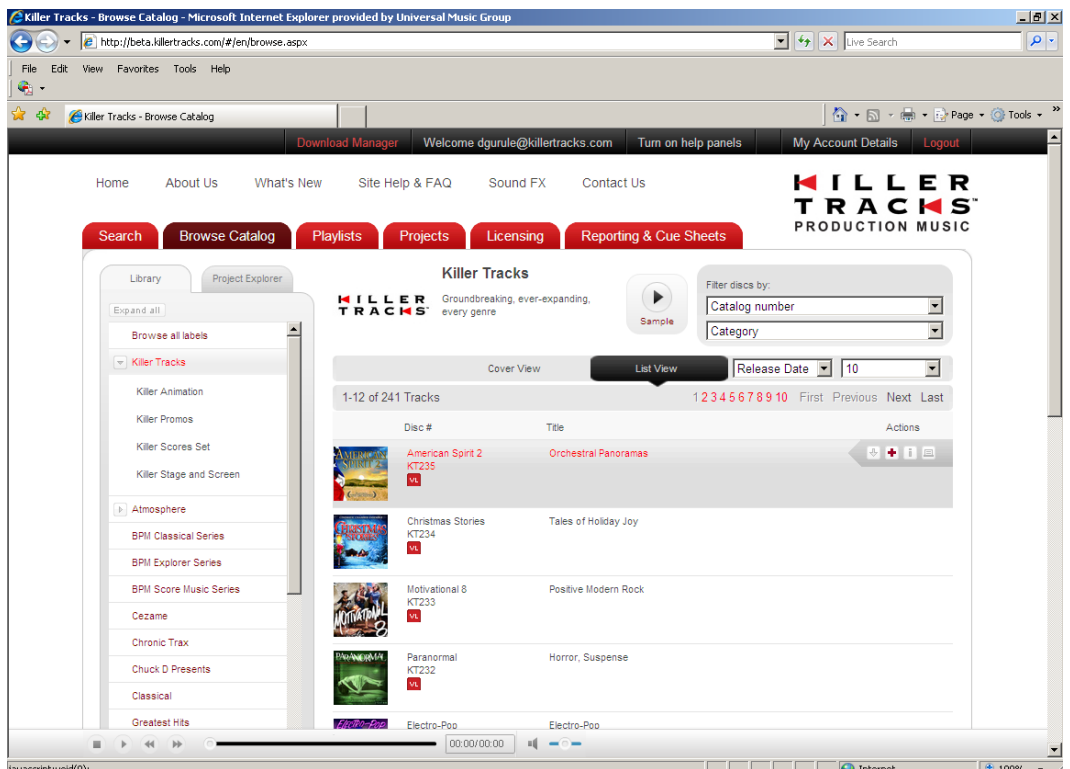

Search results are displayed by order of relevance. You can also sort by Track Title and CD Number and you can modify the number of results displayed per page. Above the search results, you'll notice a list of all the attributes that are included in the results. If you click on any attribute, you can further narrow your search to view just those results.

# Advanced Search

Build targeted searches by selecting criteria such as: 'Music For', 'Music Styles', 'Moods', 'Instruments', 'Tempos', 'Eras', 'Country List', 'Well Known Tunes', 'Lyrics' and even 'Composers'. Once you've selected your criteria, hit "Run Search" to view your results (see below).

# Browse Catalog

Browse our entire catalog by library in either 'Cover View' (as seen above) or by 'List View' (as seen below). You can also view all libraries at once and then filter discs by category (i.e. if you wanted to view all the discs categorized as 'Promo/Trailers' in the entire catalog without having to switch back and forth between individual libraries).