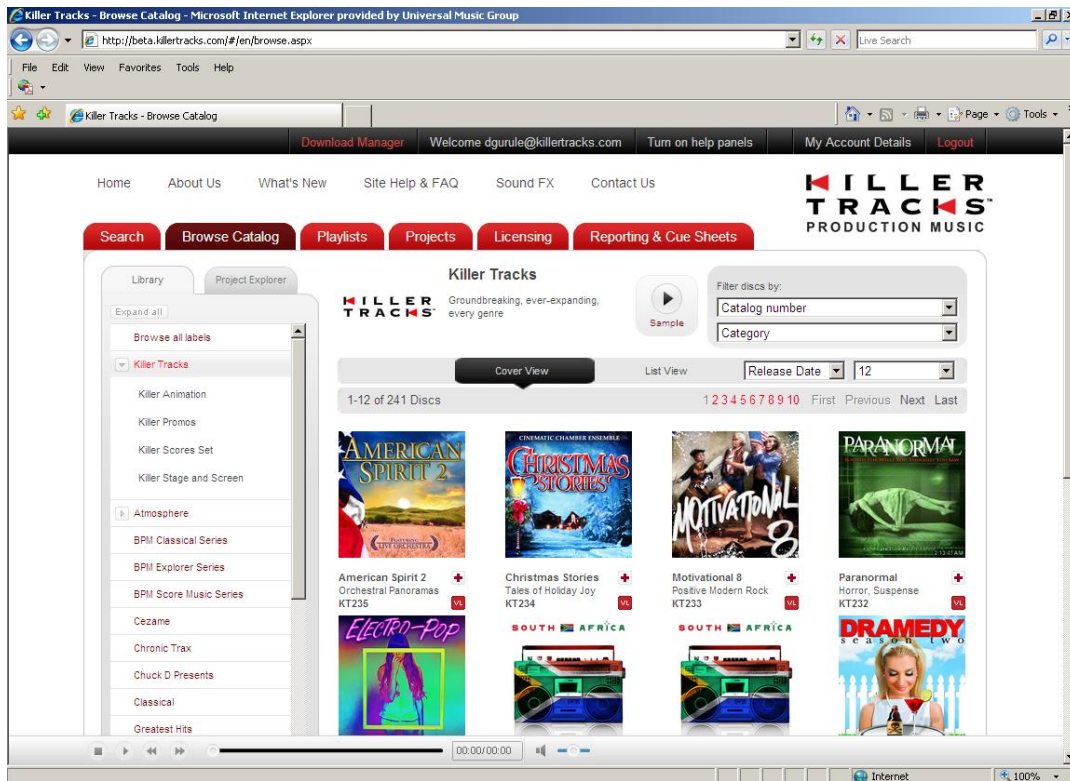

Browse Catalog