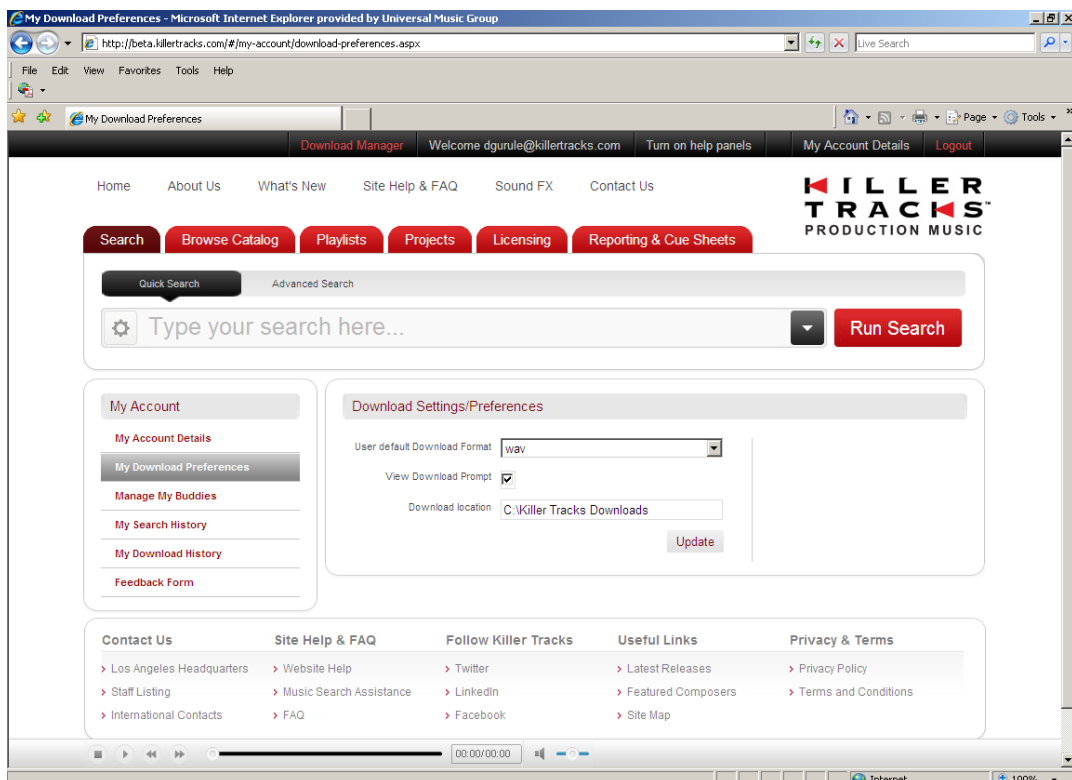

My Account Details

Here you can view your account details and keep your settings current. Options include: view 'My Account Details', manage 'My Download Preferences' (shown above), view 'My Search History', view 'My Download History', and submit 'Feedback'.